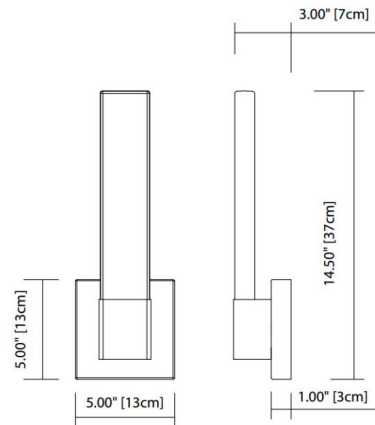

### Specifications

COLOR . . . . . White  
 BODY FINISH . . . . . Satin Nickel  
 WATTAGE . . . . . 16W  
 DIMMER . . . . . Low Voltage Electronic  
 DIMENSIONS . . . . . 5"W x 14.5"H x 3"D  
 INTEGRATED LED MODULE . . . . . 1 x LED/16W/120V LED

### Technical Information

COLOR RENDERING . . . . . 90 CRI  
 LAMP COLOR . . . . . 3000K  
 LUMENS/WATT . . . . . 41.94  
 LUMINOUS FLUX . . . . . 671 lumens

Shown in satin nickel / white

CLICK TO VIEW PRODUCT