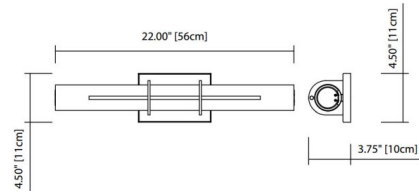

Description

The Traverso Bathroom Vanity Light features a Brushed Nickel or Chrome finish with an Etched Opal glass tube diffuser. Mounts horizontally or vertically. Integrated 37 watt 120 volt warm white LED light source. 22 inch width x 4.5 inch height x 4 inch depth. ETL listed. ADA compliant.

Shown in brushed nickel / opal

Specifications

| | |
|-----------------------|------------------------|
| COLOR | Opal |
| BODY FINISH | Brushed Nickel |
| WATTAGE | 37W |
| DIMMER | Low Voltage Electronic |
| DIMENSIONS | 22"W x 4.5"H x 4"D |
| INTEGRATED LED MODULE | 1 x LED/37W/120V LED |