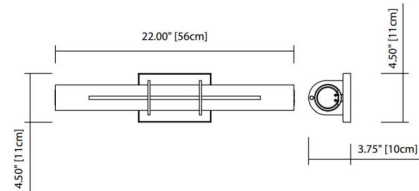

Description

The Traverso Bathroom Vanity Light features a Brushed Nickel or Chrome finish with an Etched Opal glass tube diffuser. Mounts horizontally or vertically. Integrated 37 watt 120 volt warm white LED light source. 22 inch width x 4.5 inch height x 4 inch depth. ETL listed. ADA compliant.

Shown in brushed nickel / opal

Specifications

COLOR Opal
BODY FINISH Brushed Nickel
WATTAGE 37W
DIMMER Low Voltage Electronic
DIMENSIONS 22"W x 4.5"H x 4"D
INTEGRATED LED MODULE 1 x LED/37W/120V LED

Technical Information