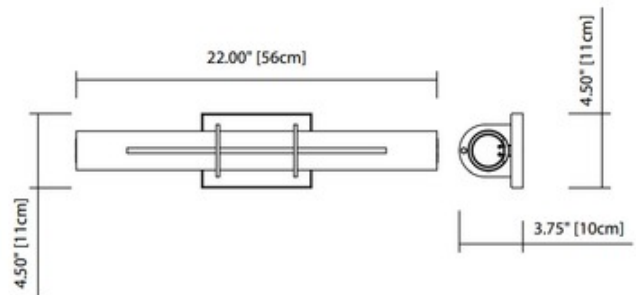

COMPANY	PROJECT	FIXTURE TYPE	APPROVED BY	DATE