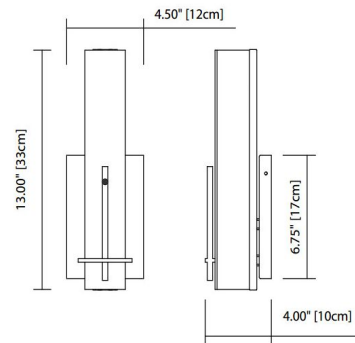

CLICK TO VIEW PRODUCT

Notes: