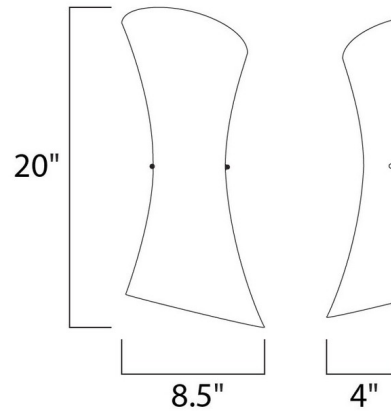

Description

Conico Large 2 Light Wall Sconce features frost white glass with a satin nickel finish. Two 60 watt max 120 volt medium base bulbs are required, but not included. ADA compliant.

Shown in satin nickel / white

Specifications

COLOR	White
BODY FINISH	Satin Nickel
WATTAGE	120W
DIMMER	Standard 120V
DIMENSIONS	8.5"W x 20"H x 4"D
BULB NOT INCLUDED	2 x A19/Medium (E26)/60W/120V Incandescent
OTHER BULB OPTIONS	2 x A19/Medium (E26)/120V LED