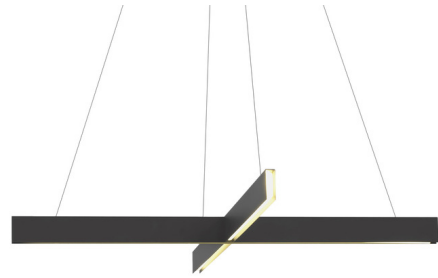

Lightology

lightology.com
866-954-4489
04-24-26

Project: _____

Company: _____

Location: _____ Fixture Type: _____

SPEC #: **RSL450811**

Approved On: _____ Approved By: _____

Cross Pendant By Resident Lighting

Description

The Cross Pendant features a cross-shaped aluminum silhouette for a modern lighting option in home or office spaces. Two opposing channels intersect to propel warm light throughout the pendant. The Cross Pendant is non-dimmable as standard and comes with a 60W (non-dimmable) Driver.

Shown in black

Specifications

COLOR N/A
BODY FINISH Black
WATTAGE 45W
DIMMER Not Dimmable
DIMENSIONS 28.4"W x 2.4"H x 28.4"D
INTEGRATED LED MODULE 1 x LED/45W/120V LED

Technical Information

COLOR RENDERING 95 CRI
LAMP COLOR 2700K
LUMENS/WATT 61.22
LUMINOUS FLUX 2755 lumens