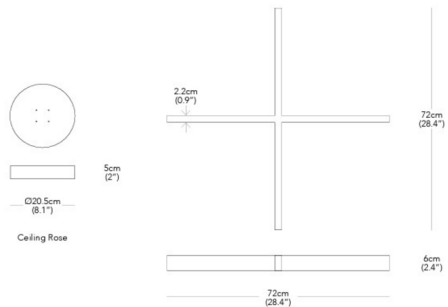

Description

The Cross Pendant features a cross-shaped aluminum silhouette for a modern lighting option in home or office spaces. Two opposing channels intersect to propel warm light throughout the pendant. The Cross Pendant is non-dimmable as standard and comes with a 60W (non-dimmable) Driver.

Shown in black

Specifications

COLOR N/A
BODY FINISH Black
WATTAGE 45W
DIMMER Not Dimmable
DIMENSIONS 28.4"W x 2.4"H x 28.4"D
INTEGRATED LED MODULE 1 x LED/45W/120V LED

Technical Information

COLOR RENDERING 95 CRI
LAMP COLOR 2700K
LUMENS/WATT 61.22
LUMINOUS FLUX 2755 lumens