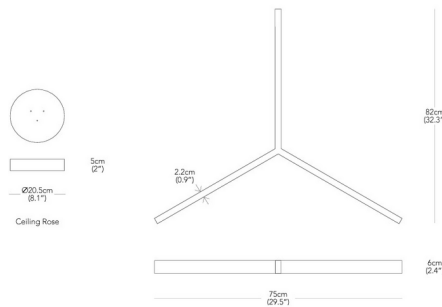

By Resident Lighting

Description

The Tri Pendant features a geometric body of three intersecting lines suspended by discrete slim line wires. An included high quality LED light is elegantly diffused through recessed acrylic. The Tri Pendant is non-dimmable as standard and includes a 60W non-dimmable driver.

Shown in brass

Specifications

COLOR	N/A
BODY FINISH	Brass
WATTAGE	30W
DIMMER	Not Dimmable
DIMENSIONS	32.3"W x 2.4"H x 29.5"D
INTEGRATED LED MODULE	1 x LED/30W/120V LED

Technical Information

PRODUCT DIMENSIONS	Cable Length: 12" minimum - 78" maximum
LAMP LIFE	50000 hours
COLOR RENDERING	95 CRI
LAMP COLOR	2700K
LUMENS/WATT	68.23
LUMINOUS FLUX	2047 lumens