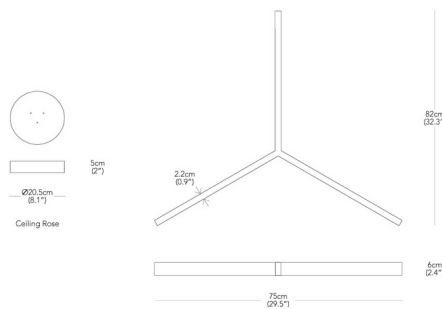

By Resident Lighting

Description

The Tri Pendant features a geometric body of three intersecting lines suspended by discrete slim line wires. An included high quality LED light is elegantly diffused through recessed acrylic. The Tri Pendant is non-dimmable as standard and includes a 60W non-dimmable driver.

Shown in brass

Specifications

COLOR	N/A
BODY FINISH	Brass
WATTAGE	30W
DIMMER	Not Dimmable
DIMENSIONS	32.3"W x 2.4"H x 29.5"D
INTEGRATED LED MODULE	1 x LED/30W/120V LED

Technical Information

PRODUCT DIMENSIONS	Cable Length: 12" minimum - 78" maximum
LAMP LIFE	50000 hours
COLOR RENDERING	95 CRI
LAMP COLOR	2700K
LUMENS/WATT	68.23
LUMINOUS FLUX	2047 lumens