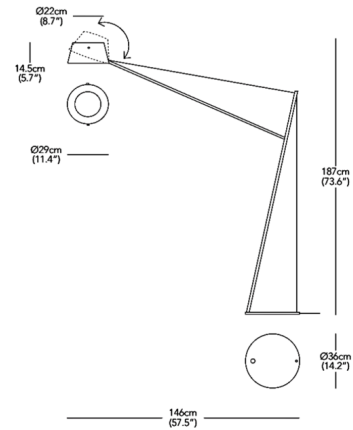

Description

The Spar Floor Lamp, designed by Jamie McLellan, features a Black finish with a Red or Black cord. This large cantilevered lamp takes its inspiration from the mast arrangements of classic sailing boats. The simple, two-dimensional silhouette relies on the tense electrical cable for support. Shade rotates 360 degrees. On/off switch on cord.

Shown in black

Specifications

COLOR	N/A
BODY FINISH	Black
WATTAGE	6W
DIMMER	N/A
DIMENSIONS	11.4"W x 73.6"H x 157.5"D
BULB NOT INCLUDED	1 x A19/Medium (E26)/6W/120V LED

CLICK TO VIEW PRODUCT

Notes: