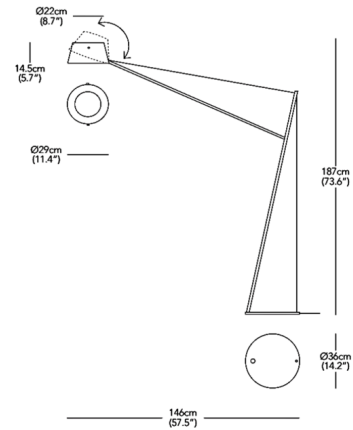

### Description

The Spar Floor Lamp, designed by Jamie McLellan, features a Black finish with a Red or Black cord. This large cantilevered lamp takes its inspiration from the mast arrangements of classic sailing boats. The simple, two-dimensional silhouette relies on the tense electrical cable for support. Shade rotates 360 degrees. On/off switch on cord.

### Specifications

COLOR . . . . . N/A  
BODY FINISH . . . . . Black  
WATTAGE . . . . . 6W  
DIMMER . . . . . N/A  
DIMENSIONS . . . . . 11.4"W x 73.6"H x 157.5"D  
BULB NOT INCLUDED . . . . . 1 x A19/Medium (E26)/6W/120V LED