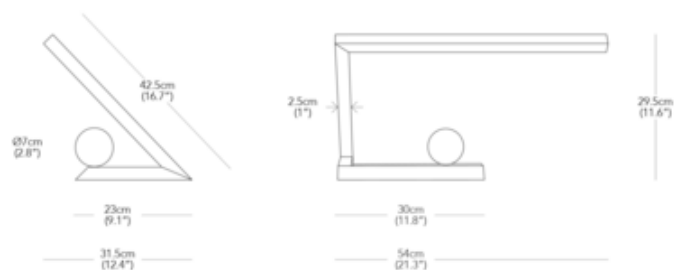

COMPANY	PROJECT	FIXTURE TYPE	APPROVED BY	DATE