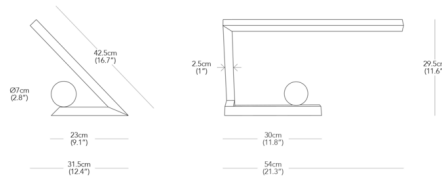

Description

The asymmetric design of the Oud Table Lamp consists of a single, continuous arm that conceals the lamp's LED light source. The bold, angular frame is complemented with a marble sphere that adds a curved element and natural material to the design. The on/off switch is operated by rotating the marble orb one quarter turn.

Available in Brass with Rossa Levanto marble, Matte Black steel with Honey Onyx marble, or Sandblasted Steel with Verde Guatemala marble.

Shown in black

Specifications

COLOR N/A
BODY FINISH Black
WATTAGE 5W
DIMMER N/A
DIMENSIONS 21.3"W x 11.6"H x 12.4"D
INTEGRATED LED MODULE 1 x LED/5W/24V LED