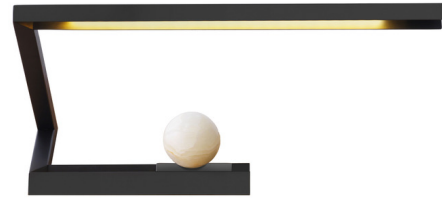

Description

The asymmetric design of the Oud Table Lamp consists of a single, continuous arm that conceals the lamp's LED light source. The bold, angular frame is complemented with a marble sphere that adds a curved element and natural material to the design. The on/off switch is operated by rotating the marble orb one quarter turn.

Available in Brass with Rossa Levanto marble, Matte Black steel with Honey Onyx marble, or Sandblasted Steel with Verde Guatemala marble.

Shown in black

Specifications

COLOR N/A
BODY FINISH Black
WATTAGE 5W
DIMMER N/A
DIMENSIONS 21.3"W x 11.6"H x 12.4"D
INTEGRATED LED MODULE 1 x LED/5W/24V LED