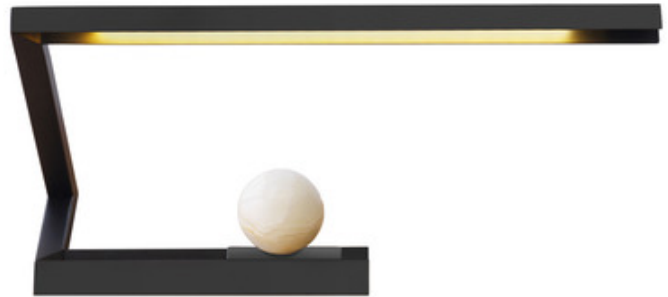

BRAND Resident Lighting

DESCRIPTION

The asymmetric design of the Oud Table Lamp consists of a single, continuous arm that conceals the lamp's LED light source. The bold, angular frame is complemented with a marble sphere that adds a curved element and natural material to the design. The on/off switch is operated by rotating the marble orb one quarter turn. Available in Brass with Rossa Levanto marble, Matte Black steel with Honey Onyx marble, or Sandblasted Steel with Verde Guatemala marble.

Shown in: Black

SHADE COLOR	N/A
BODY FINISH	Black
WATTAGE	5W
DIMMER	N/A
DIMENSIONS	21.3"W x 11.6"H x 12.4"D
INTEGRATED LED MODULE	
LAMP	1 x LED/5W/24V LED

Technical Information

LUMINOUS FLUX	280 lumens
LUMENS/WATT	56.00
LAMP COLOR	2800K
COLOR RENDERING	90 CRI