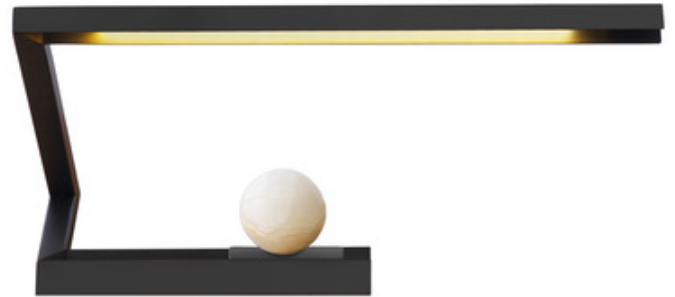

BRAND Resident Lighting

DESCRIPTION

The asymmetric design of the Oud Table Lamp consists of a single, continuous arm that conceals the lamp's LED light source. The bold, angular frame is complemented with a marble sphere that adds a curved element and natural material to the design. The on/off switch is operated by rotating the marble orb one quarter turn. Available in Brass with Rossa Levanto marble, Matte Black steel with Honey Onyx marble, or Sandblasted Steel with Verde Guatemala marble.

Shown in: Black

SHADE COLOR	N/A
BODY FINISH	Black
WATTAGE	5W
DIMMER	N/A
DIMENSIONS	21.3"W x 11.6"H x 12.4"D
INTEGRATED LED MODULE	
LAMP	1 x LED/5W/24V LED

Technical Information

LUMINOUS FLUX	280 lumens
LUMENS/WATT	56.00
LAMP COLOR	2800K
COLOR RENDERING	90 CRI