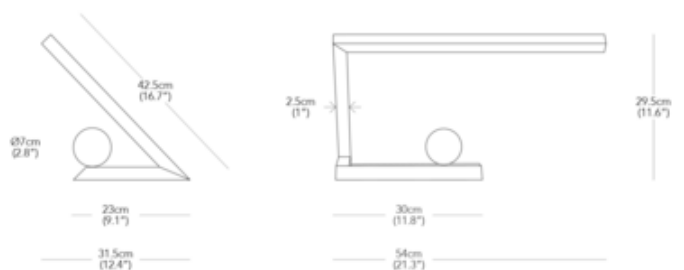

COMPANY	PROJECT	FIXTURE TYPE	APPROVED BY	DATE