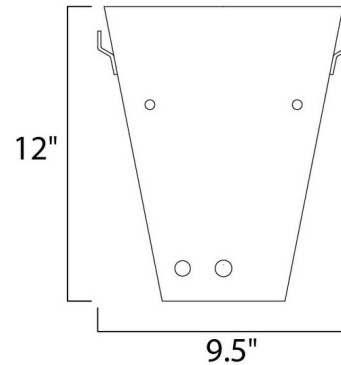

### Description

Conico Small Wall Light features Frosted glass with a Satin Nickel finish. One 60 watt max 120 volt B10 candelabra base bulb is required, but not included. General light distribution. ADA compliant.

### Specifications

COLOR	White
BODY FINISH	Satin Nickel
WATTAGE	60W
DIMMER	Standard 120V
DIMENSIONS	8.5"W x 12"H x 4.5"D
BULB NOT INCLUDED	1 x A19/Medium (E26)/60W/120V Incandescent
OTHER BULB OPTIONS	1 x A19/Medium (E26)/120V LED