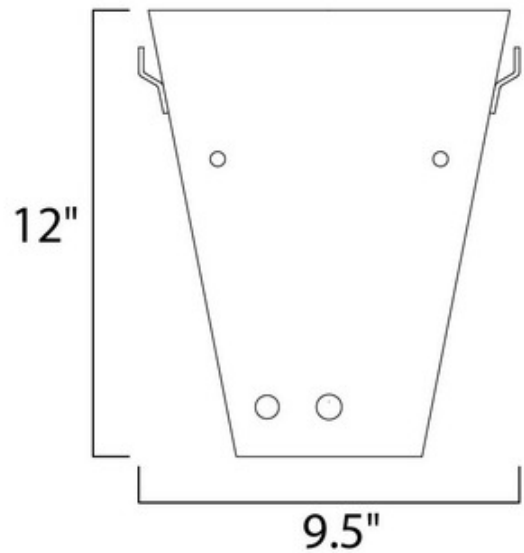

COMPANY

PROJECT

FIXTURE TYPE

APPROVED BY

DATE