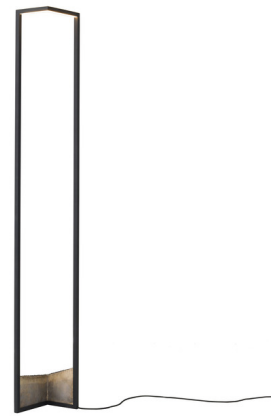

Lightology

lightology.com
866-954-4489
04-24-26

Project: _____

Company: _____

Location: _____ Fixture Type: _____

SPEC #: **RSL450820**

Approved On: _____ Approved By: _____

Foundry Floor Lamp By Resident Lighting

Description

Foundry Floor Lamp, designed by the Cheshire Architects, is a seamless Black aluminum body that traces a rectangular volume in space. At the base, hand-cast bronze provides a counterweight to the cantilevered height of the lamp. One 5 watt, 240 lumens, 24 volt 2800K 80CRI LED strip is included. 11 inch width x 75 inch height.

Shown in black

Specifications

COLOR	N/A
BODY FINISH	Black
WATTAGE	5W
DIMMER	Not Dimmable
DIMENSIONS	11"W x 75"H
INTEGRATED LED MODULE	1 x LED/5W/24V LED

Technical Information

COLOR RENDERING	80 CRI
LAMP COLOR	2800K