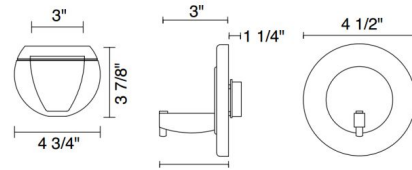

By Modern Forms

Description

Designed with clean geometric styling, the sleek and simple Matrix Wall / Ceiling Light blends with nearly any setting. Optimal LED illumination delivers uniform bright lighting features smooth thick Etched glass with a stunning Titanium finish.

Shown in titanium / white

Specifications

COLOR	White
BODY FINISH	Titanium
WATTAGE	27W
DIMMER	Low Voltage Electronic
DIMENSIONS	12"W x 12"H x 2.625"D
INTEGRATED LED MODULE	1 x LED/27W/120V LED
COUNTRY OF ORIGIN	China