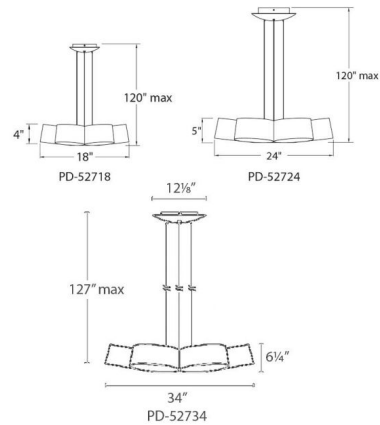

By Modern Forms

Description

The percussion-inspired Marimba Chandelier adds a decorative look to your interior space. Available in three sizes. Sloped ceiling adaptable to 30 degrees.

Specifications

COLOR	N/A
BODY FINISH	Gold Leaf / Dark Bronze
WATTAGE	58.8W
DIMMER	Low Voltage Electronic
DIMENSIONS	120"L x 24"W x 5"H
INTEGRATED LED MODULE	7 x LED/8.4W/120V LED
COUNTRY OF ORIGIN	China

Technical Information

LAMP LIFE	70000 hours
COLOR RENDERING	90 CRI
LAMP COLOR	3000K
LUMENS/WATT	446.79
LUMINOUS FLUX	3753 lumens

Shown in gold leaf / dark bronze

CLICK TO VIEW PRODUCT

Notes: