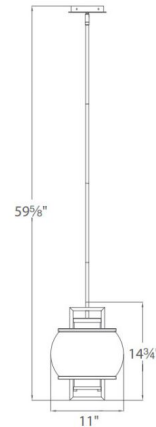

CLICK TO VIEW PRODUCT

Notes: