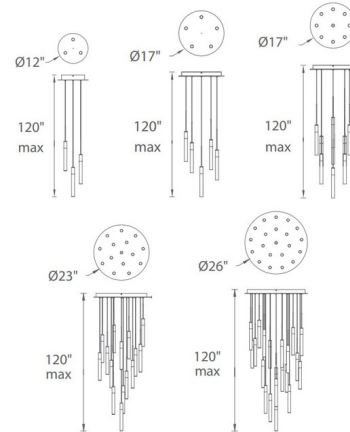

Description

Crafted from Piastra crystal, an artisanal technique that dates all the way back to the 13th century, the Magic Round Multi Light Pendant's crystalline staves project gorgeous LED illumination from all sides for a dazzling presentation of light. The sparkling design will make you believe in Magic. Dimmable via 0-10V or electronic low voltage (ELV) dimming.

Specifications

COLOR Crystal
 BODY FINISH Polished Nickel
 WATTAGE 16.5W
 DIMMER Low Voltage Electronic
 DIMENSIONS 12"W x 11.8"H
 INTEGRATED LED MODULE 3 x LED/5.5W/120-277V LED
 COUNTRY OF ORIGIN China

Technical Information

LAMP LIFE 75000 hours
 COLOR RENDERING 90 CRI
 LAMP COLOR 3000K
 LUMENS/WATT 122.36
 LUMINOUS FLUX 673 lumens

Shown in polished nickel / crystal

CLICK TO VIEW PRODUCT

Notes: