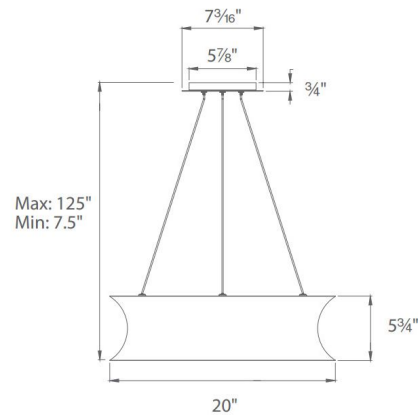

Shown in gold leaf

CLICK TO VIEW PRODUCT

Notes: