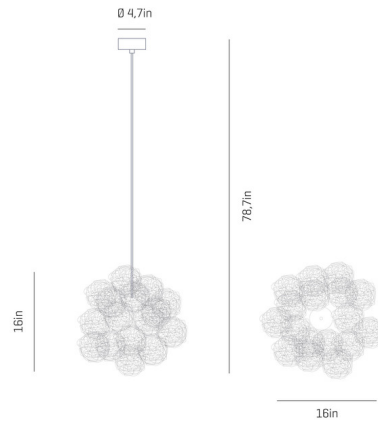

CLICK TO VIEW PRODUCT

Notes: