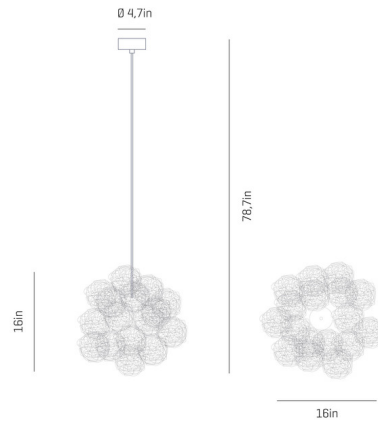

### Description

The Blum Pendant features ethereal, almost transparent, spheres of white steel thread joined together to create a piece of subtle warmth and beauty.

### Specifications

COLOR	White
BODY FINISH	Stainless Steel
WATTAGE	12W
DIMMER	Standard 120V
DIMENSIONS	16"W x 16"H
BULB NOT INCLUDED	1 x A19/Medium (E26)/12W/120V LED
COUNTRY OF ORIGIN	Spain

### Technical Information

PRODUCT DIMENSIONS	Cord Length: 78.7"
--------------------	--------------------

Shown in stainless steel / white

CLICK TO VIEW PRODUCT

Notes: