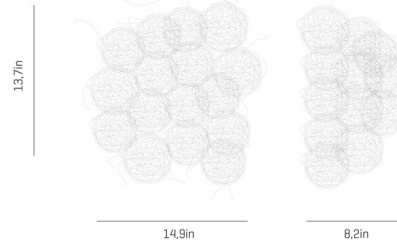

By a-emotional light

Description

The Blum Wall Light features ethereal, almost transparent, spheres of White steel thread joined together to create a piece of subtle warmth and beauty.

Shown in stainless steel / white

Specifications

COLOR	White
BODY FINISH	Stainless Steel
WATTAGE	12W
DIMMER	Standard 120V
DIMENSIONS	14.9"W x 13.7"H x 8.2"D
BULB NOT INCLUDED	1 x A19/Medium (E26)/12W/120V LED
COUNTRY OF ORIGIN	Spain

CLICK TO VIEW PRODUCT