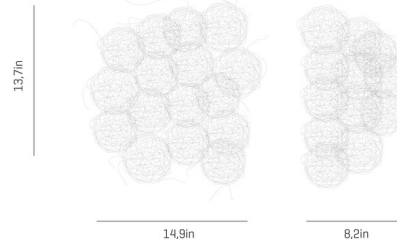

By a-emotional light

Description

The Blum Wall Light features ethereal, almost transparent, spheres of White steel thread joined together to create a piece of subtle warmth and beauty.

Shown in stainless steel / white

Specifications

COLOR	White
BODY FINISH	Stainless Steel
WATTAGE	12W
DIMMER	Standard 120V
DIMENSIONS	14.9"W x 13.7"H x 8.2"D
BULB NOT INCLUDED	1 x A19/Medium (E26)/12W/120V LED
COUNTRY OF ORIGIN	Spain

CLICK TO VIEW PRODUCT