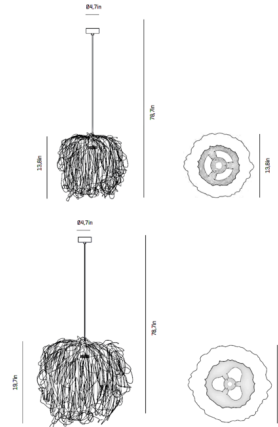

By a-emotional light

Description

The Caos Pendant draws its inspiration from the early stage of the cosmos. Handmade from Japanese recycled cellulose cord, the resulting fixture evokes volume and movement from intentional disarray. NOTE: Available in a 120V or 120-277V option 120V option (A19 medium base LED) dimmable with TRIAC dimming 120-277V option (integrated LED) dimmable with Phase or 0-10V dimming

Shown in gloss nickel / white

Specifications

COLOR	White
BODY FINISH	Gloss Nickel
WATTAGE	12W
DIMMER	Standard 120V
DIMENSIONS	19.7\"W x 19.7\"H
BULB NOT INCLUDED	1 x A19/Medium (E26)/12W/120V LED
COUNTRY OF ORIGIN	Spain