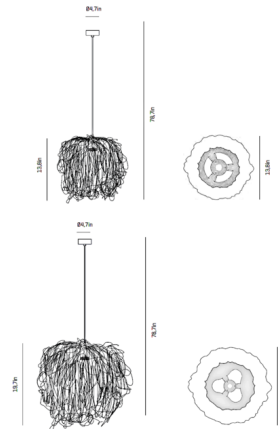

By a-emotional light

Description

The Caos Pendant draws its inspiration from the early stage of the cosmos. Handmade from Japanese recycled cellulose cord, the resulting fixture evokes volume and movement from intentional disarray. NOTE: Available in a 120V or 120-277V option 120V option (A19 medium base LED) dimmable with TRIAC dimming 120-277V option (integrated LED) dimmable with Phase or 0-10V dimming

Shown in gloss nickel / white

Specifications

COLOR	White
BODY FINISH	Gloss Nickel
WATTAGE	12W
DIMMER	Standard 120V
DIMENSIONS	19.7"W x 19.7"H
BULB NOT INCLUDED	1 x A19/Medium (E26)/12W/120V LED
COUNTRY OF ORIGIN	Spain