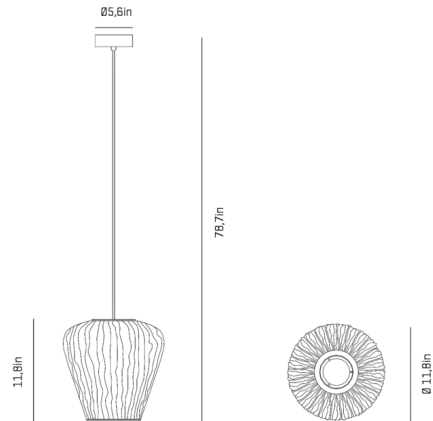

Specifications

COLOR White
BODY FINISH Stainless Steel
WATTAGE 12W
DIMMER Standard 120V
DIMENSIONS 11.8"W x 11.8"H
BULB NOT INCLUDED 1 x A19/Medium (E26)/12W/120V LED
COUNTRY OF ORIGIN Spain

Technical Information

PRODUCT DIMENSIONS Canopy: 5.6" diameter

Shown in stainless steel / white

CLICK TO VIEW PRODUCT

Notes: