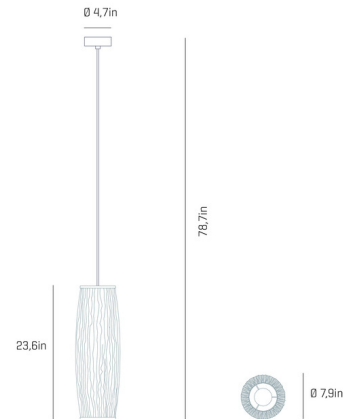

Specifications

COLOR	White
BODY FINISH	Stainless Steel
WATTAGE	12W
DIMMER	Standard 120V
DIMENSIONS	7.9"W x 23.6"H
BULB NOT INCLUDED	1 x A19/Medium (E26)/12W/120V LED
COUNTRY OF ORIGIN	Spain

Technical Information

PRODUCT DIMENSIONS	Canopy: 4.7" diameter
--------------------	-----------------------

Shown in stainless steel / white

CLICK TO VIEW PRODUCT

Notes: