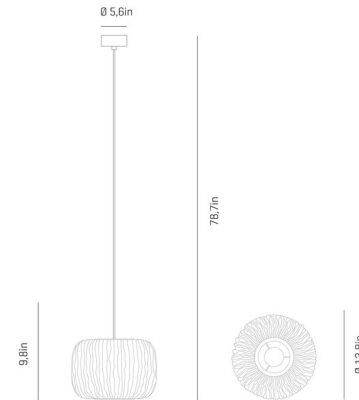

Shown in stainless steel / white

Specifications

COLOR White
BODY FINISH Stainless Steel
WATTAGE 12W
DIMMER Low Voltage Electronic
DIMENSIONS 13.8"W x 9.8"H
BULB NOT INCLUDED 1 x A19/Medium (E26)/12W/120V LED
COUNTRY OF ORIGIN Spain

Technical Information

PRODUCT DIMENSIONS Canopy: 5.6" diameter

CLICK TO VIEW PRODUCT

Notes: