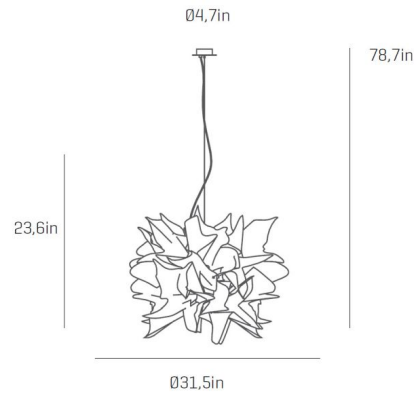

### Specifications

COLOR	White
BODY FINISH	Stainless Steel
WATTAGE	12W
DIMMER	Standard 120V
DIMENSIONS	31.5"W x 23.6"H
BULB NOT INCLUDED	1 x A19/Medium (E26)/12W/120V LED
COUNTRY OF ORIGIN	Spain

CLICK TO VIEW PRODUCT