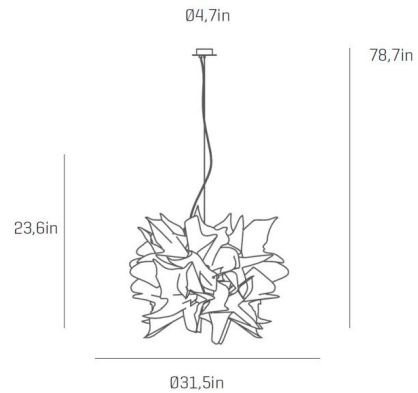

### Specifications

|                   |                                   |
|-------------------|-----------------------------------|
| COLOR             | White                             |
| BODY FINISH       | Stainless Steel                   |
| WATTAGE           | 12W                               |
| DIMMER            | Standard 120V                     |
| DIMENSIONS        | 31.5"W x 23.6"H                   |
| BULB NOT INCLUDED | 1 x A19/Medium (E26)/12W/120V LED |
| COUNTRY OF ORIGIN | Spain                             |