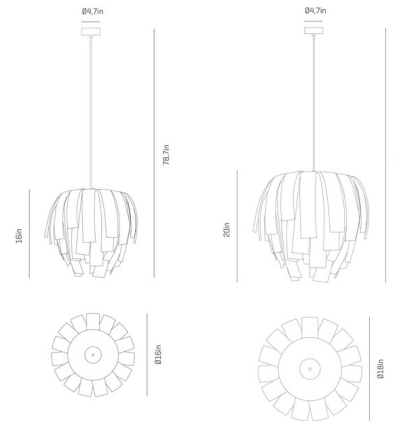

## Luisa Pendant

By a-emotional light

### Description

The Luisa Pendant is an elegant and sophisticated fixture formed with overlapping layers of painted stainless steel mesh. Light passes through openings in the mesh to provide welcoming, enveloping illumination.

### Specifications

COLOR	White
BODY FINISH	Stainless Steel
WATTAGE	12W
DIMMER	Standard 120V
DIMENSIONS	16"W x 16"H
BULB NOT INCLUDED	1 x A19/Medium (E26)/12W/120V LED
COUNTRY OF ORIGIN	Spain

### Technical Information

PRODUCT DIMENSIONS	Cord Length: 78.7"
--------------------	--------------------

CLICK TO VIEW PRODUCT

Notes: