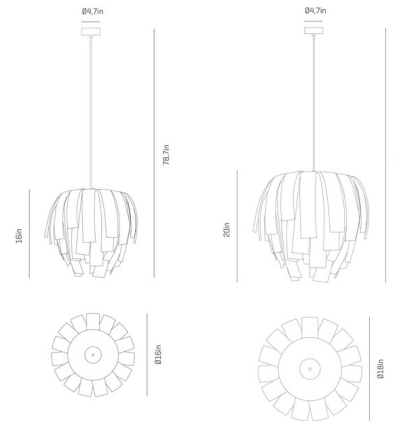

By a-emotional light

Description

The Luisa Pendant is an elegant and sophisticated fixture formed with overlapping layers of painted stainless steel mesh. Light passes through openings in the mesh to provide welcoming, enveloping illumination.

Shown in stainless steel / white

Specifications

COLOR	White
BODY FINISH	Stainless Steel
WATTAGE	12W
DIMMER	Standard 120V
DIMENSIONS	16"W x 16"H
BULB NOT INCLUDED	1 x A19/Medium (E26)/12W/120V LED
COUNTRY OF ORIGIN	Spain

Technical Information

PRODUCT DIMENSIONS	Cord Length: 78.7"
--------------------	--------------------

CLICK TO VIEW PRODUCT

Notes: