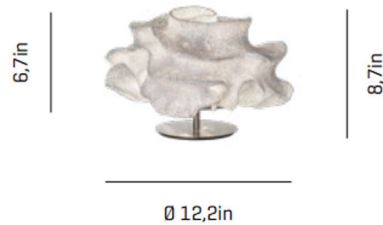

## Nevo Short Table Lamp

By a-emotional light

### Description

The Nevo Short Table Lamp is constructed from painted stainless steel mesh and features unrepeated organic forms that have hand molded curves making each lamp a unique fixture that stands apart from the rest. The shade gives off a feeling that it is alive through the constant evolution and movement of light through the shapes of the shade.

Shown in stainless steel / white

### Specifications

COLOR	White
BODY FINISH	Stainless Steel
WATTAGE	14W
DIMMER	N/A
DIMENSIONS	12.2"W x 8.7"H
BULB NOT INCLUDED	2 x B10/Candelabra (E12)/7W/120V LED
COUNTRY OF ORIGIN	Spain

CLICK TO VIEW PRODUCT