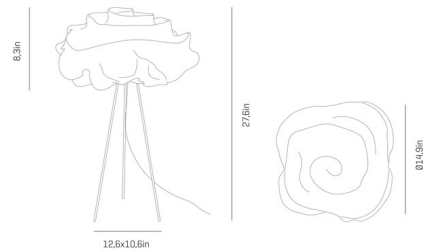

### Description

The Nevo Tall Table Lamp is constructed from painted stainless steel mesh and features unrepeated organic forms that have hand molded curves making each lamp a unique fixture that stands apart from the rest. The shade gives off a feeling that it is alive through the constant evolution and movement of light through the shapes of the shade.

### Specifications

COLOR	White
BODY FINISH	Stainless Steel
WATTAGE	14W
DIMMER	N/A
DIMENSIONS	14.9"W x 27.6"H
BULB NOT INCLUDED	2 x B10/Candelabra (E12)/7W/120V LED
OTHER BULB OPTIONS	2 x B10/Candelabra (E12)/60W/120V Incandescent
COUNTRY OF ORIGIN	Spain