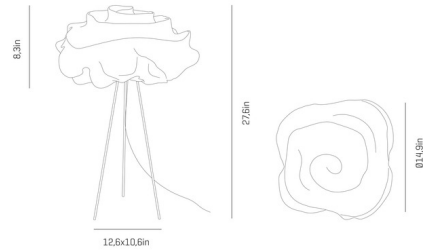

By a-emotional light

Description

The Nevo Tall Table Lamp is constructed from painted stainless steel mesh and features unrepeated organic forms that have hand molded curves making each lamp a unique fixture that stands apart from the rest. The shade gives off a feeling that it is alive through the constant evolution and movement of light through the shapes of the shade.

Shown in stainless steel / white

Specifications

COLOR	White
BODY FINISH	Stainless Steel
WATTAGE	14W
DIMMER	N/A
DIMENSIONS	14.9"W x 27.6"H
BULB NOT INCLUDED	2 x B10/Candelabra (E12)/7W/120V LED
OTHER BULB OPTIONS	2 x B10/Candelabra (E12)/60W/120V Incandescent
COUNTRY OF ORIGIN	Spain