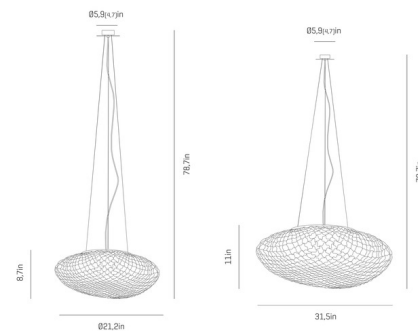

Description

The Tati Pendant features an organically textured shade made of repetitions of small circles forming an irregular rounded carapace. The shade filters light as it passes through, creating beautiful nuances.

Shown in stainless steel / white

Specifications

COLOR	White
BODY FINISH	Stainless Steel
WATTAGE	36W
DIMMER	Standard 120V
DIMENSIONS	21.2"W x 8.7"H
BULB NOT INCLUDED	3 x A19/Medium (E26)/12W/120V LED
COUNTRY OF ORIGIN	Spain

Technical Information

PRODUCT DIMENSIONS	Cord Length: 78.7"
--------------------	--------------------

CLICK TO VIEW PRODUCT

Notes: