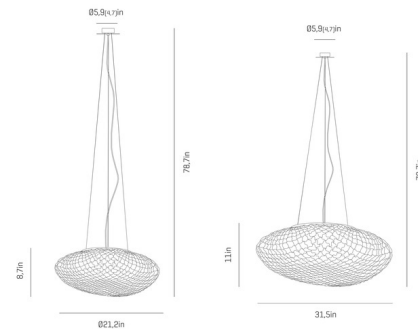

By a-emotional light

Description

The Tati Pendant features an organically textured shade made of repetitions of small circles forming an irregular rounded carapace. The shade filters light as it passes through, creating beautiful nuances.

Shown in stainless steel / white

Specifications

COLOR White
BODY FINISH Stainless Steel
WATTAGE 36W
DIMMER Standard 120V
DIMENSIONS 21.2"W x 8.7"H
BULB NOT INCLUDED 3 x A19/Medium (E26)/12W/120V LED
COUNTRY OF ORIGIN Spain

Technical Information

PRODUCT DIMENSIONS Cord Length: 78.7"

CLICK TO VIEW PRODUCT

Notes: