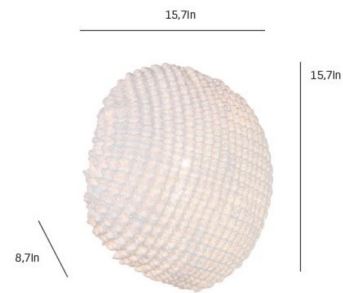

Specifications

COLOR	White
BODY FINISH	Stainless Steel
WATTAGE	14W
DIMMER	Standard 120V
DIMENSIONS	15.7"W x 15.7"H x 8.7"D
BULB NOT INCLUDED	2 x B10/Candelabra (E12)/7W/120V LED
OTHER BULB OPTIONS	2 x B10/Candelabra (E12)/60W/120V Incandescent
COUNTRY OF ORIGIN	Spain

CLICK TO VIEW PRODUCT

Notes: