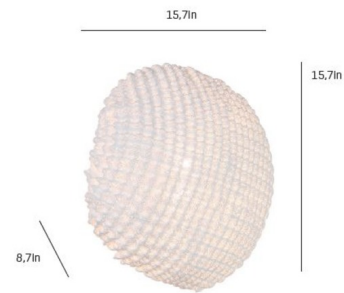

### Description

Tati Wall / Ceiling Light features an organically textured shade made of repetitions of small circles forming an irregularly rounded carapace, through which the light filters creating beautiful nuances.