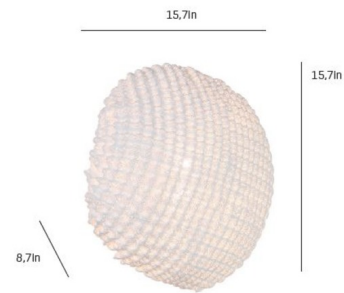

By a-emotional light

Description

Tati Wall / Ceiling Light features an organically textured shade made of repetitions of small circles forming an irregularly rounded carapace, through which the light filters creating beautiful nuances.

Shown in stainless steel / white

Specifications

COLOR	White
BODY FINISH	Stainless Steel
WATTAGE	8W
DIMMER	Standard 120V
DIMENSIONS	7.9"W x 8.7"H x 5.1"D
BULB NOT INCLUDED	2 x JCD/G9/4W/120V LED
COUNTRY OF ORIGIN	Spain