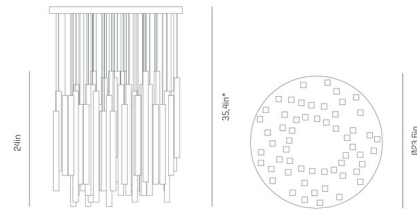

By a-emotional light

Description

The Woods Pendant features wood pieces that are hung around a central light to create a magical effect reminiscent of the light flowing through the trees of a forest. The vertical pieces come together at different heights to create a unique play on light and shadow while maintaining an elegant and warm feeling. NOTE: Height of fixture cannot be adjusted on site.

Shown in steel / birch

*Height is not adjustable on site

Specifications

| | |
|-------------------|-----------------------------------|
| COLOR | Birch |
| BODY FINISH | Steel |
| WATTAGE | 12W |
| DIMMER | Standard 120V |
| DIMENSIONS | 23.6"W x 35.4"H |
| BULB NOT INCLUDED | 1 x A19/Medium (E26)/12W/120V LED |
| COUNTRY OF ORIGIN | Spain |