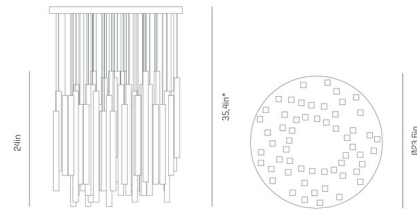

Description

The Woods Pendant features wood pieces that are hung around a central light to create a magical effect reminiscent of the light flowing through the trees of a forest. The vertical pieces come together at different heights to create a unique play on light and shadow while maintaining an elegant and warm feeling. NOTE: Height of fixture cannot be adjusted on site.

Shown in steel / birch

*Height is not adjustable on site

Specifications

COLOR	Birch
BODY FINISH	Steel
WATTAGE	12W
DIMMER	Standard 120V
DIMENSIONS	23.6"W x 35.4"H
BULB NOT INCLUDED	1 x A19/Medium (E26)/12W/120V LED
COUNTRY OF ORIGIN	Spain