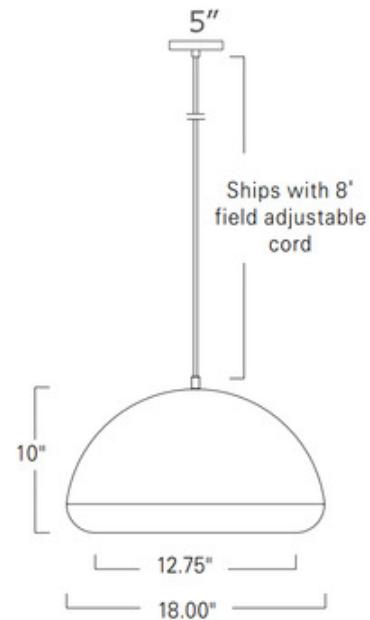

**BRAND**

ILEX

**DESCRIPTION**

The Chroma Pendant brings a clean simple look to your interior space. The softened dome shaped shade hugs the acrylic diffuser, that casts warm shadows in your room. Available with Incandescent or integrated LED lamp options. Canopy: 5 inch diameter. NOTE: Shiny Red options are not available with LED lamp.

*Shown in: Matte White / White*

<b>SHADE COLOR</b>	White
<b>BODY FINISH</b>	Matte White
<b>WATTAGE</b>	75W
<b>DIMMER</b>	Standard 120V
<b>DIMENSIONS</b>	18"W x 10"H
<b>BULB NOT INCLUDED</b>	
<b>LAMP</b>	1 x A19/Medium (E26)/75W/120V Incandescent 1 x A19/Medium (E26)/120V LED

*Technical Information*

**PRODUCT DIMENSIONS** Adjustable Cable Length: 96"

**SPEC #** ILX451138

COMPANY	PROJECT	FIXTURE TYPE	APPROVED BY	DATE