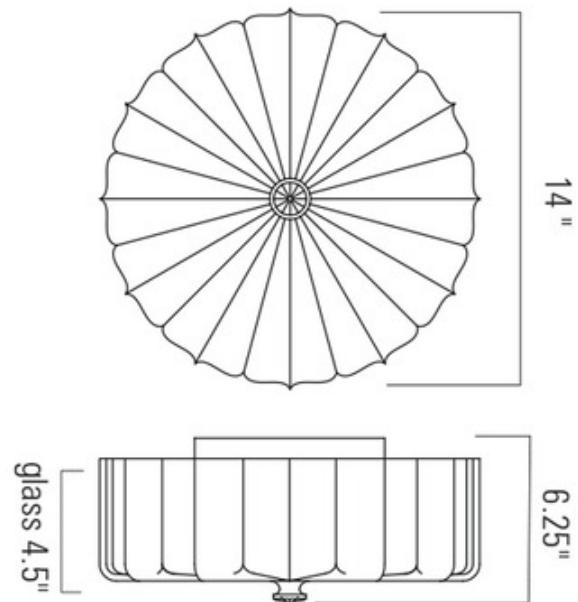

COMPANY

PROJECT

FIXTURE TYPE

APPROVED BY

DATE