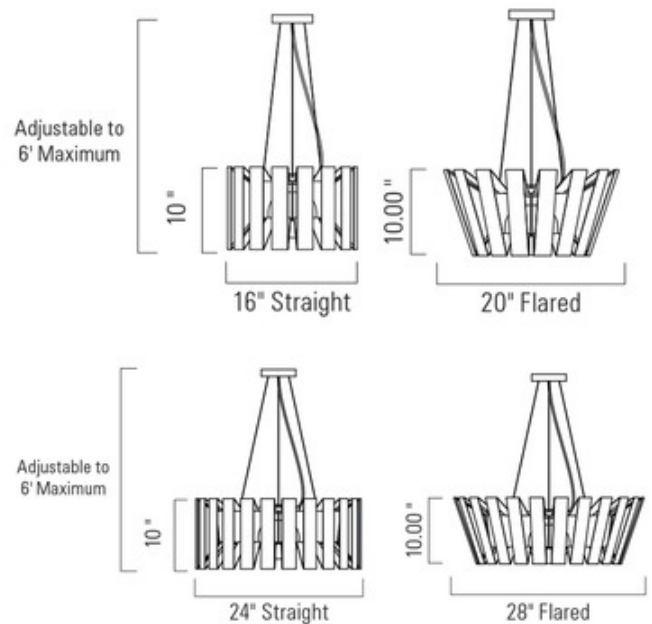

COMPANY

PROJECT

FIXTURE TYPE

APPROVED BY

DATE