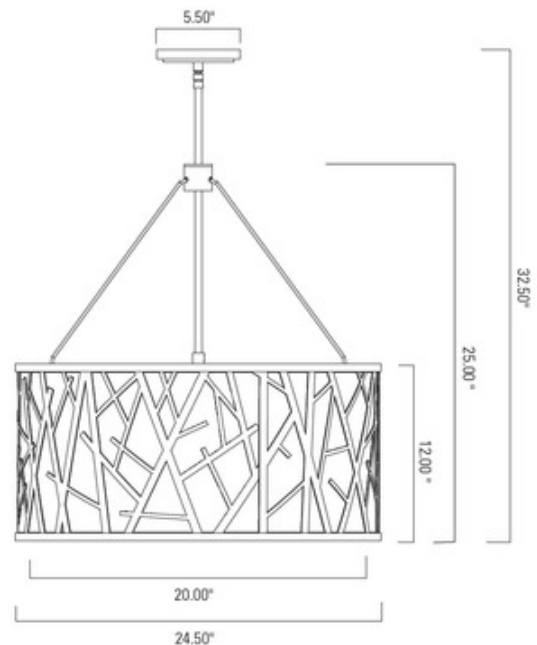

COMPANY	PROJECT	FIXTURE TYPE	APPROVED BY	DATE