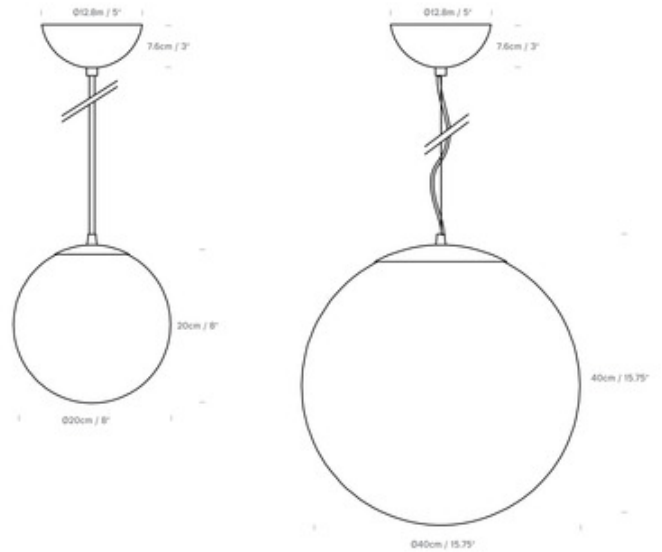

**BRAND**

Innermost

**DESCRIPTION**

The Drop Pendant is reminiscent of mid-century designs. It features a Frosted glass globe delicately topped with a White or Brass cap.

*Shown in: White / Frosted*

<b>SHADE COLOR</b>	Frosted
<b>BODY FINISH</b>	White
<b>WATTAGE</b>	100W
<b>DIMMER</b>	Standard 120V
<b>DIMENSIONS</b>	8"W x 8"H
<b>BULB NOT INCLUDED</b>	
<b>LAMP</b>	1 x A19/Medium (E26)/100W/120V Incandescent

*Technical Information*

<b>PRODUCT DIMENSIONS</b>	Canopy: 5" diameter
---------------------------	---------------------

<b>SPEC #</b>	INN451255
---------------	-----------

COMPANY	PROJECT	FIXTURE TYPE	APPROVED BY	DATE