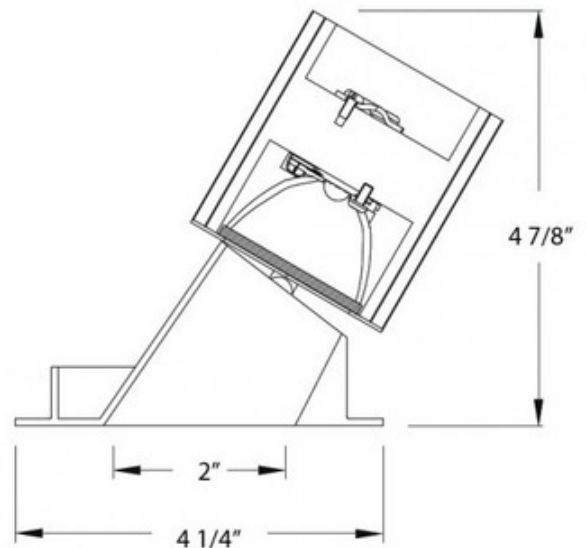

BRAND

WAC Lighting

DESCRIPTION

Tesla 2 inch Flood Beam Adjustable Trim is constructed of die cast aluminum with borosilicate glass lens and extruded aluminum heat sink. Finish available in White. Maintains lamp in vertical position from a 30 to 45 degree slope. 30 degree cut off angle for glare control. Adjustment allows for accent lighting of wall art. One 14.5 watt 120 volt 90CRI, 3000K, 45 degree beam LED module is included. Note: Recessed housing required, sold separately.

TRIM COLOR	N/A
BODY FINISH	White
WATTAGE	14.5W
DIMMER	Dimmable
DIMENSIONS	4.25"W x 4.88"H
LED MODULE INCLUDED	
LAMP	1 x LED/14.5W/120V LED

Technical Information

LUMINOUS FLUX	678 lumens
LUMENS/WATT	46.76
LAMP COLOR	3000 K
COLOR RENDERING	90 CRI
BEAM ANGLE	45°
LAMP LIFE	90000 hours
FUNCTION	Adjustable Accent
CEILING TYPE	Drywall with Trim
APERTURE SHAPE	Round
ITEM NUMBER	WAC451483