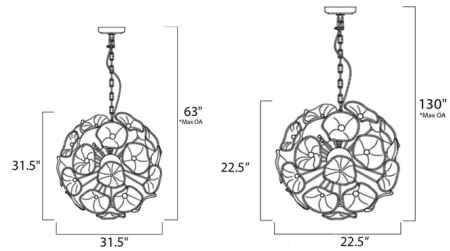

### Specifications

COLOR . . . . . Clear Murano  
BODY FINISH . . . . . N/A  
WATTAGE . . . . . 800W  
DIMMER . . . . . Standard 120V  
DIMENSIONS . . . . . 22.5"W x 22.5"H  
BULB INCLUDED . . . . . 20 x JCD/G9/40W/120V Krypton Xenon

### Technical Information

PRODUCT DIMENSIONS . . . . . Min/Max Overall Height: 36" - 130"

Shown in clear murano

\*max overall height

CLICK TO VIEW PRODUCT

Notes: