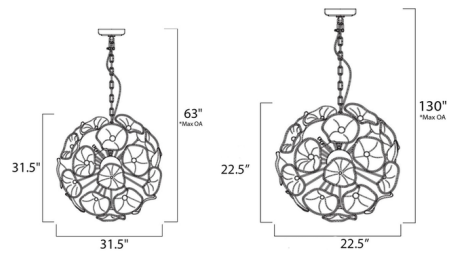

The Fiori Pendant features Clear Murano glass with a Polished Chrome finish.

Specifications

COLOR Clear Murano
BODY FINISH N/A
WATTAGE 800W
DIMMER Standard 120V
DIMENSIONS 22.5"W x 22.5"H
BULB INCLUDED 20 x JCD/G9/40W/120V Krypton Xenon

Technical Information

PRODUCT DIMENSIONS Min/Max Overall Height: 36" - 130"

Shown in clear murano

*max overall height

CLICK TO VIEW PRODUCT

Notes: