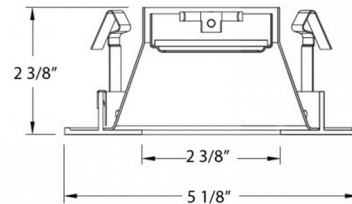

Description

Low Voltage 4 Inch Square Premium Adjustable Trim features die-cast construction with an open reflector providing optimized performance. Center lamp holder allows lamp to be tilted 35 degrees from vertical. Includes clear lens. A complete fixture includes a housing and trim, sold separately.

Shown in brushed nickel / specular clear

Specifications

REFLECTOR/BAFFLE COLOR	Specular Clear
BODY FINISH	Brushed Nickel
WATTAGE	7W
DIMMER	Low Voltage Electronic
DIMENSIONS	5.13"W x 2.38"H x 5.13"D
BULB NOT INCLUDED	1 x MR16/GU5.3 (bipin)/7W/12V LED
COUNTRY OF ORIGIN	China

Technical Information

APERTURE SIZE	4.000"
APERTURE SHAPE	Square
CEILING TYPE	Drywall with Trim
FUNCTION	Downlight

CLICK TO VIEW PRODUCT

Notes: