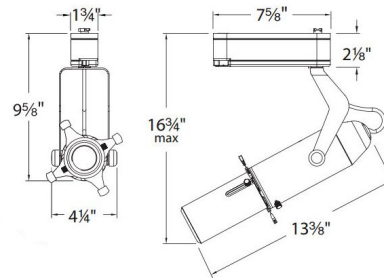

Description

Framing Projector LED Track Head uses two lenses for precise focus adjustment to highlight artwork and wall decor or project images, signs, and corporate logos. Beam adjustment from 24 to 40 degrees. 355 degree horizontal rotation and 90 degree vertical aiming. Accepts D size glass and metal gobos. Available in White or Black. Choice of 85 or 90 CRI and 2700K, 3000K, 3500K, or 4000K color temperature. 5 year WAC Lighting product warranty. ETL listed. Choice of H, J, or L Track System compatibility. Compatibility: L: WAC L Series and Lightolier Lytespan 120 volt single circuit track (Lightolier track by others) J: WAC J Series single circuit track and Juno 120 volt single circuit and two circuit track systems H: WAC H Series and Halo 120 volt single circuit line voltage track system (Halo track by others) Note: 90CRI option is only available in 2700K and 3000K.

Specifications

COLOR	N/A
BODY FINISH	White
WATTAGE	22W
DIMMER	Not Dimmable
DIMENSIONS	13.38"L x 4.25"W x 16.75"H
INTEGRATED LED MODULE	1 x LED/22W/120V LED

Technical Information

LAMP LIFE	60000 hours
COLOR RENDERING	85 CRI
LAMP COLOR	2700K
LUMENS/WATT	1114
LUMINOUS FLUX	245 lumens

Shown in white

CLICK TO VIEW PRODUCT

Notes: