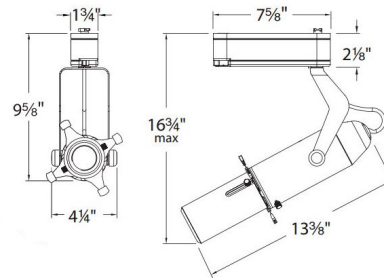

Description

Framing Projector LED Track Head uses two lenses for precise focus adjustment to highlight artwork and wall decor or project images, signs, and corporate logos. Beam adjustment from 24 to 40 degrees. 355 degree horizontal rotation and 90 degree vertical aiming. Accepts D size glass and metal gobos. Available in White or Black. Choice of 85 or 90 CRI and 2700K, 3000K, 3500K, or 4000K color temperature. 5 year WAC Lighting product warranty. ETL listed. Choice of H, J, or L Track System compatibility. Compatibility: L: WAC L Series and Lightolier Lytespan 120 volt single circuit track (Lightolier track by others) J: WAC J Series single circuit track and Juno 120 volt single circuit and two circuit track systems H: WAC H Series and Halo 120 volt single circuit line voltage track system (Halo track by others) Note: 90CRI option is only available in 2700K and 3000K.

Specifications

COLOR N/A
 BODY FINISH White
 WATTAGE 22W
 DIMMER Not Dimmable
 DIMENSIONS 13.38"L x 4.25"W x 16.75"H
 INTEGRATED LED MODULE 1 x LED/22W/120V LED

Technical Information

LAMP LIFE 60000 hours
 COLOR RENDERING 85 CRI
 LAMP COLOR 2700K
 LUMENS/WATT 11.14
 LUMINOUS FLUX 245 lumens

Shown in white

CLICK TO VIEW PRODUCT

Notes: