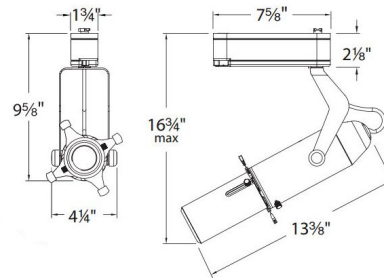

### Description

Framing Projector LED Track Head uses two lenses for precise focus adjustment to highlight artwork and wall decor or project images, signs, and corporate logos. Beam adjustment from 24 to 40 degrees. 355 degree horizontal rotation and 90 degree vertical aiming. Accepts D size glass and metal gobos. Available in White or Black. Choice of 85 or 90 CRI and 2700K, 3000K, 3500K, or 4000K color temperature. 5 year WAC Lighting product warranty. ETL listed. Choice of H, J, or L Track System compatibility. Compatibility: L: WAC L Series and Lightolier Lytespan 120 volt single circuit track (Lightolier track by others) J: WAC J Series single circuit track and Juno 120 volt single circuit and two circuit track systems H: WAC H Series and Halo 120 volt single circuit line voltage track system (Halo track by others) Note: 90CRI option is only available in 2700K and 3000K.

### Specifications

COLOR	N/A
BODY FINISH	White
WATTAGE	22W
DIMMER	Not Dimmable
DIMENSIONS	13.38"L x 4.25"W x 16.75"H
INTEGRATED LED MODULE	1 x LED/22W/120V LED