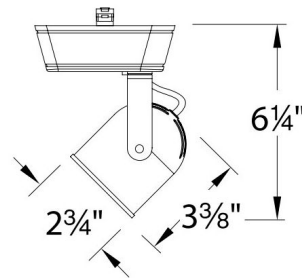

CLICK TO VIEW PRODUCT

Notes: