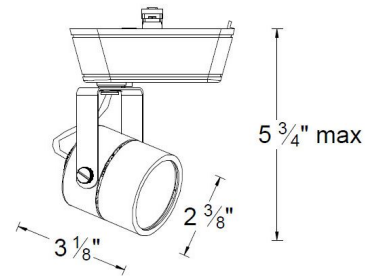

CLICK TO VIEW PRODUCT