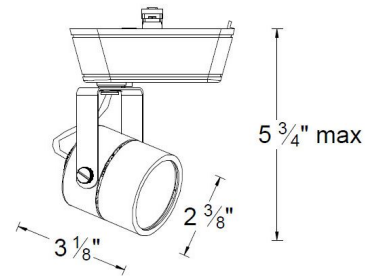

### Description

809 Halogen Track Head offers style for a multitude of lighting applications. Features a swivel yoke for easy aiming, 350 degree horizontal rotation, 90 degree vertical tilt, and a mesh back vent for heat dissipation. Integral electronic transformer. Clear lens included. Choice of H, J, or L Track System compatibility. Compatibility: L: WAC L Series and Lightolier Lytespan 120 volt single circuit track (Lightolier track by others) J: WAC J Series single circuit track and Juno 120 volt single circuit and two circuit track systems H: WAC H Series and Halo 120 volt single circuit line voltage track system (Halo track by others)

### Specifications

COLOR	N/A
BODY FINISH	Black
WATTAGE	50W
DIMMER	Low Voltage Electronic
DIMENSIONS	6"L x 2.4"W x 3.1"H
BULB NOT INCLUDED	1 x MR16/GU5.3 (bipin)/50W/12V Halogen
COUNTRY OF ORIGIN	China

Notes: