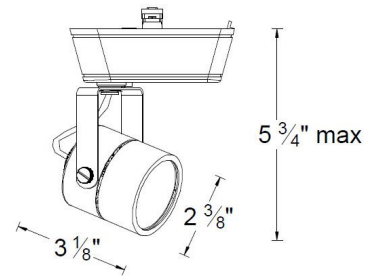

### Description

809 Halogen Track Head offers style for a multitude of lighting applications. Features a swivel yoke for easy aiming, 350 degree horizontal rotation, 90 degree vertical tilt, and a mesh back vent for heat dissipation. Integral electronic transformer. Clear lens included. Choice of H, J, or L Track System compatibility. Compatibility: L: WAC L Series and Lightolier Lytespan 120 volt single circuit track (Lightolier track by others) J: WAC J Series single circuit track and Juno 120 volt single circuit and two circuit track systems H: WAC H Series and Halo 120 volt single circuit line voltage track system (Halo track by others)

### Specifications

COLOR	N/A
BODY FINISH	White
WATTAGE	50W
DIMMER	Low Voltage Electronic
DIMENSIONS	6"L x 2.4"W x 3.1"H
BULB NOT INCLUDED	1 x MR16/GU5.3 (bipin)/50W/12V Halogen
COUNTRY OF ORIGIN	China

CLICK TO VIEW PRODUCT