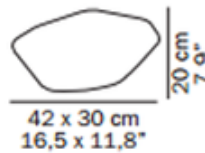

Product Number: OLC45273			
Company:		Fixture Type:	Date: Apr 22, 2018
Project:		Approved By:	

#1506EL-STONES-011F1-WHOO

Fax: (773) 883-6131

Phone: 866-954-4489

Address: 1718 W. Fullerton Ave. Chicago IL 60614

www.Lightology.com