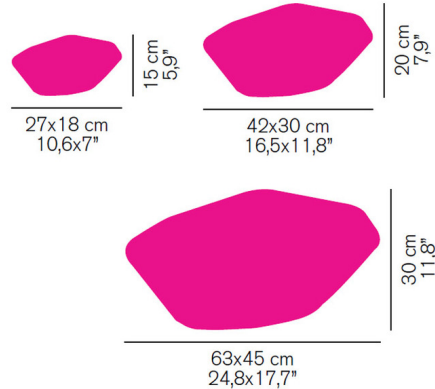

Shown in white / white

Specifications

COLOR	White
BODY FINISH	White
WATTAGE	14W
DIMMER	Not Dimmable
DIMENSIONS	10.6"W x 5.9"H x 7"D
BULB NOT INCLUDED	1 x A19/Medium (E26)/14W/120V LED
COUNTRY OF ORIGIN	Italy