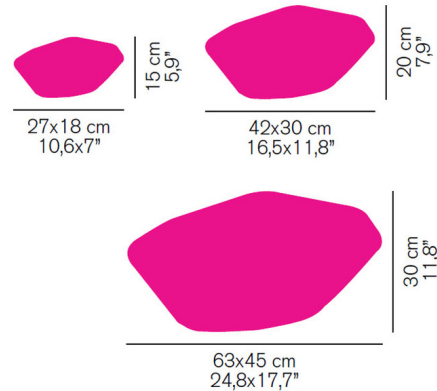

### Specifications

COLOR	White
BODY FINISH	White
WATTAGE	14W
DIMMER	Not Dimmable
DIMENSIONS	10.6"W x 5.9"H x 7"D
BULB NOT INCLUDED	1 x A19/Medium (E26)/14W/120V LED
COUNTRY OF ORIGIN	Italy

CLICK TO VIEW PRODUCT