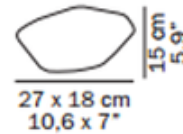

Product Number: OLC45273			
Company:		Fixture Type:	Date: Apr 22, 2018
Project:		Approved By:	

#1506EL-STONES-011F1-WHOO

Fax: (773) 883-6131

Phone: 866-954-4489

Address: 1718 W. Fullerton Ave. Chicago IL 60614

www.Lightology.com