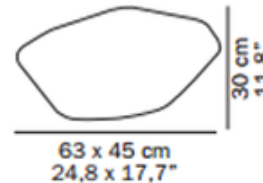

Stones Exterior Landscape Light

Designer: Marta Laudani & Marco Romanell

Description:

Stones exterior landscaping light features white polyethylene diffuser. Available in a small, medium and large size with CFL or LED lamping options - small not available in LED lamping. CFL: One 14/25 watt, 120 volt, medium base compact fluorescent bulb is required, but not included. LED: One 8 watt, 120 volt A19 Medium base LED bulb is included. Small: 10.6 inch width x 7 inch depth x 6.9 inch height. Medium: 16.5 inch width x 11.8 inch depth x 7.9 inch height. Large: 24.8 inch width x 17.7 inch depth x 11.8 inch height. General light distribution. IP 65 rated for wet locations. Made in Italy.

Shown in: White

List Price: \$821.43
Our Price: \$575.00

Shade Color: White
Body Finish: N/A
Lamp: 1 x CF/Medium (E26)/14W/120V Compact Fluorescent
Wattage: 14W
Dimmer: Not Dimmable
Dimensions: 5.9"H x 10.6"W x 7"D