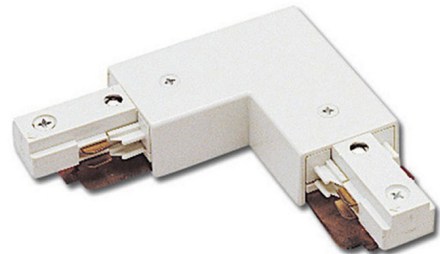

## J2 Series Track 2 Circuit L Connector Left By WAC Lighting

### Description

J2 Series Track 2 Circuit L Connector Left is used to join two track sections to make power feedable 90 degree left-hand polarity turn. Finish available in White or Black. 4.25 inch square x 0.75 inch height. For use with WAC Lighting J2 Series 120 volt two circuit track.

### Specifications

COLOR	N/A
BODY FINISH	White
WATTAGE	N/A
DIMMER	N/A
DIMENSIONS	4.25"L x 4.25"W x 0.75"H
BULB	N/A
COUNTRY OF ORIGIN	China

CLICK TO VIEW PRODUCT

Notes: