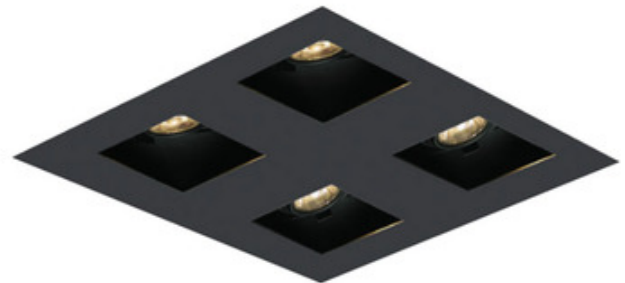

BRAND Visual Comfort Architectural

DESCRIPTION

The Element 2X2 Square on Square Flangeless Trim is made of cold rolled steel for excellent durability. Available in Black or White finish. White finish can be painted. 10 inch width x 10 inch height with 2.8 inch square cut out for LED modules. ETL listed. Suitable for damp locations. A complete fixture includes a housing, light module (must order corresponding number of modules based on housing size), and trim, sold separately.

Shown in: Black

TRIM COLOR	N/A
BODY FINISH	Black
WATTAGE	N/A
DIMMER	N/A
DIMENSIONS	10"W x 10"H
BULB NOT INCLUDED	
LAMP	4 x LED/120V LED

SPEC # ELE452923

COMPANY	PROJECT	FIXTURE TYPE	APPROVED BY	DATE