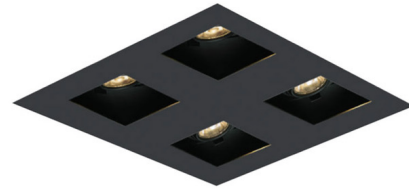

## 2X2 Square on Square Flangeless Trim By Visual Comfort Architectural

### Description

The Element 2X2 Square on Square Flangeless Trim is made of cold rolled steel for excellent durability. Available in Black or White finish. White finish can be painted. 10 inch width x 10 inch height with 2.8 inch square cut out for LED modules. ETL listed. Suitable for damp locations. A complete fixture includes a housing, light module (must order corresponding number of modules based on housing size), and trim, sold separately.

### Specifications

REFLECTOR/BAFFLE COLOR	N/A
BODY FINISH	Black
WATTAGE	N/A
DIMMER	N/A
DIMENSIONS	10"W x 10"H
BULB NOT INCLUDED	4 x LED/120V LED

CLICK TO VIEW PRODUCT

Notes: