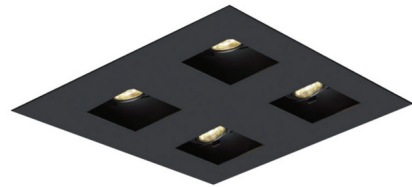

## 2X2 Square on Square Trimmed Flanged Trim By Visual Comfort Architectural

### Description

The Element 2X2 Square on Square Flanged Trim is made of cold rolled steel for excellent durability. Available in Black or White finish. White finish can be painted. 11.3 inch width x 11.3 inch height with 2.8 inch square cut out for LED modules. ETL listed. Suitable for damp locations. A complete fixture includes a housing, light module (must order corresponding number of modules based on housing size), and trim, sold separately.

### Specifications

REFLECTOR/BAFFLE COLOR	N/A
BODY FINISH	Black
WATTAGE	N/A
DIMMER	N/A
DIMENSIONS	11.3"W x 11.3"H
BULB NOT INCLUDED	4 x LED/120V LED

### Technical Information

APERTURE SIZE	2.800"
APERTURE SHAPE	Round

CLICK TO VIEW PRODUCT

Notes: