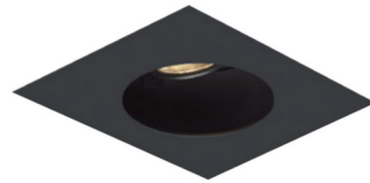

## 1X1 Round on Square Trimmed Flangeless Trim By Visual Comfort Architectural

### Description

The Element 1X1 Round on Square Flangeless Trim is made of cold rolled steel for excellent durability. Available in Black or White finish. White finish can be painted. 5 inch width x 5 inch height with 2.8 inch round cut out for LED module. ETL listed. Suitable for damp locations. A complete fixture includes housing, light module (must order corresponding number of modules based on housing size), and trim, sold separately.

### Specifications

REFLECTOR/BAFFLE COLOR	N/A
BODY FINISH	Black
WATTAGE	N/A
DIMMER	N/A
DIMENSIONS	5"W x 5"H
BULB NOT INCLUDED	1 x LED/120V LED

CLICK TO VIEW PRODUCT

Notes: