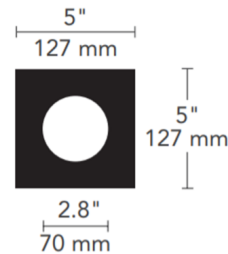

## 1X1 Round on Square Trimmed Flangeless Trim By Visual Comfort Architectural

### Description

The Element 1X1 Round on Square Flangeless Trim is made of cold rolled steel for excellent durability. Available in Black or White finish. White finish can be painted. 5 inch width x 5 inch height with 2.8 inch round cut out for LED module. ETL listed. Suitable for damp locations. A complete fixture includes housing, light module (must order corresponding number of modules based on housing size), and trim, sold separately.

### Specifications

REFLECTOR/BAFFLE COLOR	N/A
BODY FINISH	Black
WATTAGE	N/A
DIMMER	N/A
DIMENSIONS	5"W x 5"H
BULB NOT INCLUDED	1 x LED/120V LED

CLICK TO VIEW PRODUCT

Notes: