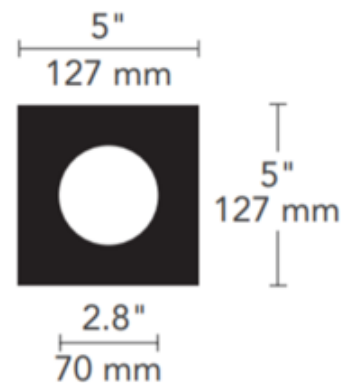

**BRAND** Visual Comfort Architectural

**DESCRIPTION**

The Element 1X1 Round on Square Flangeless Trim is made of cold rolled steel for excellent durability. Available in Black or White finish. White finish can be painted. 5 inch width x 5 inch height with 2.8 inch round cut out for LED module. ETL listed. Suitable for damp locations. A complete fixture includes housing, light module (must order corresponding number of modules based on housing size), and trim, sold separately.

*Shown in: Black*

<b>TRIM COLOR</b>	N/A
<b>BODY FINISH</b>	Black
<b>WATTAGE</b>	N/A
<b>DIMMER</b>	N/A
<b>DIMENSIONS</b>	5"W x 5"H
<b>BULB NOT INCLUDED</b>	
<b>LAMP</b>	1 x LED/120V LED

**SPEC #** ELE452941