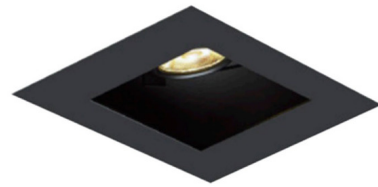

## 1X1 Square on Square Trimmed Flangeless Trim By Visual Comfort Architectural

### Description

The Element 1X1 Square on Square Flangeless Trim is made of cold rolled steel for excellent durability. Available in Black or White finish. White finish can be painted. 5 inch width x 5 inch height with 2.8 inch square cut out for LED module. ETL listed. Suitable for damp locations. A complete fixture includes housing, light module (must order corresponding number of modules based on housing size), and trim, sold separately.

### Specifications

REFLECTOR/BAFFLE COLOR	N/A
BODY FINISH	Black
WATTAGE	N/A
DIMMER	N/A
DIMENSIONS	5"W x 5"H
BULB NOT INCLUDED	1 x LED/120V LED

CLICK TO VIEW PRODUCT

Notes: