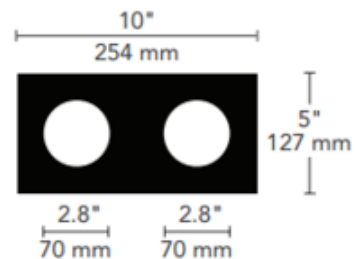

BRAND Visual Comfort Architectural

DESCRIPTION

The Element 1X2 Round on Square Trimmed Flangeless Trim is made of cold rolled steel for excellent durability. Available in Black or White finish. White finish can be painted. 10 inch width x 5 inch height with 2.8 inch round cut out for each LED module. ETL listed. Suitable for damp locations. A complete fixture requires a housing, light module (must order corresponding number of modules based on housing size), and trim, sold separately.

Shown in: Black

TRIM COLOR	N/A
BODY FINISH	Black
WATTAGE	N/A
DIMMER	N/A
DIMENSIONS	10"W x 5"H
BULB NOT INCLUDED	
LAMP	1 x LED/120V LED

SPEC # ELE452947

COMPANY	PROJECT	FIXTURE TYPE	APPROVED BY	DATE