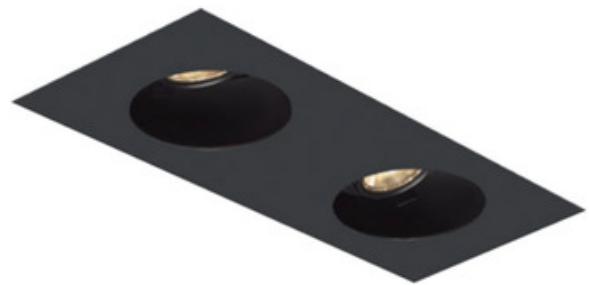

**BRAND** Visual Comfort Architectural

**DESCRIPTION**

The Element 1X2 Round on Square Trimmed Flangeless Trim is made of cold rolled steel for excellent durability. Available in Black or White finish. White finish can be painted. 10 inch width x 5 inch height with 2.8 inch round cut out for each LED module. ETL listed. Suitable for damp locations. A complete fixture requires a housing, light module (must order corresponding number of modules based on housing size), and trim, sold separately.

*Shown in: Black*

<b>TRIM COLOR</b>	N/A
<b>BODY FINISH</b>	Black
<b>WATTAGE</b>	N/A
<b>DIMMER</b>	N/A
<b>DIMENSIONS</b>	10"W x 5"H
<b>BULB NOT INCLUDED</b>	
<b>LAMP</b>	1 x LED/120V LED

**SPEC #** ELE452947