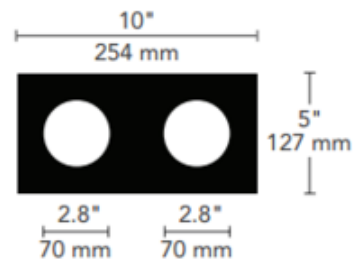

**BRAND** Visual Comfort Architectural

**DESCRIPTION**

The Element 1X2 Round on Square Trimmed Flangeless Trim is made of cold rolled steel for excellent durability. Available in Black or White finish. White finish can be painted. 10 inch width x 5 inch height with 2.8 inch round cut out for each LED module. ETL listed. Suitable for damp locations. A complete fixture requires a housing, light module (must order corresponding number of modules based on housing size), and trim, sold separately.

*Shown in: Black*

<b>TRIM COLOR</b>	N/A
<b>BODY FINISH</b>	Black
<b>WATTAGE</b>	N/A
<b>DIMMER</b>	N/A
<b>DIMENSIONS</b>	10"W x 5"H
<b>BULB NOT INCLUDED</b>	
<b>LAMP</b>	1 x LED/120V LED

**SPEC #** ELE452947