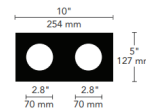

## 1X2 Round on Square Flangeless Trim By Visual Comfort Architectural

### Description

The Element 1X2 Round on Square Trimmed Flangeless Trim is made of cold rolled steel for excellent durability. Available in Black or White finish. White finish can be painted. 10 inch width x 5 inch height with 2.8 inch round cut out for each LED module. ETL listed. Suitable for damp locations. A complete fixture requires a housing, light module (must order corresponding number of modules based on housing size), and trim, sold separately.

### Specifications

REFLECTOR/BAFFLE COLOR	N/A
BODY FINISH	Black
WATTAGE	N/A
DIMMER	N/A
DIMENSIONS	10"W x 5"H
BULB NOT INCLUDED	1 x LED/120V LED

CLICK TO VIEW PRODUCT

Notes: