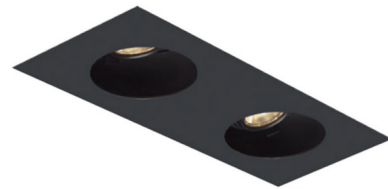

## 1X2 Round on Square Flangeless Trim By Visual Comfort Architectural

### Description

The Element 1X2 Round on Square Trimmed Flangeless Trim is made of cold rolled steel for excellent durability. Available in Black or White finish. White finish can be painted. 10 inch width x 5 inch height with 2.8 inch round cut out for each LED module. ETL listed. Suitable for damp locations. A complete fixture requires a housing, light module (must order corresponding number of modules based on housing size), and trim, sold separately.

### Specifications

REFLECTOR/BAFFLE COLOR	N/A
BODY FINISH	Black
WATTAGE	N/A
DIMMER	N/A
DIMENSIONS	10"W x 5"H
BULB NOT INCLUDED	1 x LED/120V LED

CLICK TO VIEW PRODUCT

Notes: