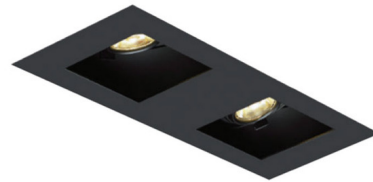

## 1X2 Square on Square Trimmed Flangeless Trim By Visual Comfort Architectural

### Description

The Element 1X2 Square on Square Trimmed Flangeless Trim is made of cold rolled steel for excellent durability. Available in Black or White finish. White finish can be painted. 10 inch width x 5 inch height with 2.8 inch square cut out for each LED module. ETL listed. Suitable for damp locations. A complete fixture requires a housing, light module (must order corresponding number of modules based on housing size), and trim, sold separately.

### Specifications

REFLECTOR/BAFFLE COLOR	N/A
BODY FINISH	Black
WATTAGE	N/A
DIMMER	N/A
DIMENSIONS	.10"W x 5"H
BULB NOT INCLUDED	1 x LED/120V LED

CLICK TO VIEW PRODUCT

Notes: