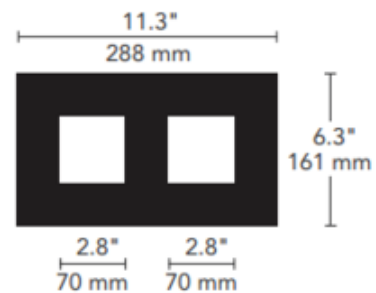

BRAND Visual Comfort Architectural

DESCRIPTION

The Element 1X2 Square on Square Trimmed Flanged Trim is made of cold rolled steel for excellent durability. Available in Black or White finish. White finish can be painted. 11.3 inch width x 6.3 inch height with 2.8 inch square cut out for each LED module. ETL listed. Suitable for damp locations. A complete fixture requires a housing, light module (must order corresponding number of modules based on housing size), and trim, sold separately.

Shown in: Black

TRIM COLOR	N/A
BODY FINISH	Black
WATTAGE	N/A
DIMMER	N/A
DIMENSIONS	11.3"W x 6.3"H
BULB NOT INCLUDED	
LAMP	1 x LED/120V LED

SPEC # ELE452953

COMPANY	PROJECT	FIXTURE TYPE	APPROVED BY	DATE