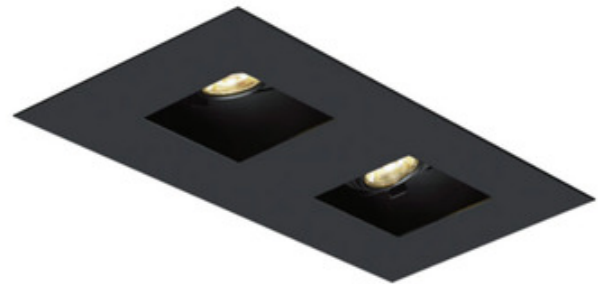

BRAND Visual Comfort Architectural

DESCRIPTION

The Element 1X2 Square on Square Trimmed Flanged Trim is made of cold rolled steel for excellent durability. Available in Black or White finish. White finish can be painted. 11.3 inch width x 6.3 inch height with 2.8 inch square cut out for each LED module. ETL listed. Suitable for damp locations. A complete fixture requires a housing, light module (must order corresponding number of modules based on housing size), and trim, sold separately.

Shown in: Black

TRIM COLOR	N/A
BODY FINISH	Black
WATTAGE	N/A
DIMMER	N/A
DIMENSIONS	11.3"W x 6.3"H
BULB NOT INCLUDED	
LAMP	1 x LED/120V LED

SPEC # ELE452953

COMPANY	PROJECT	FIXTURE TYPE	APPROVED BY	DATE